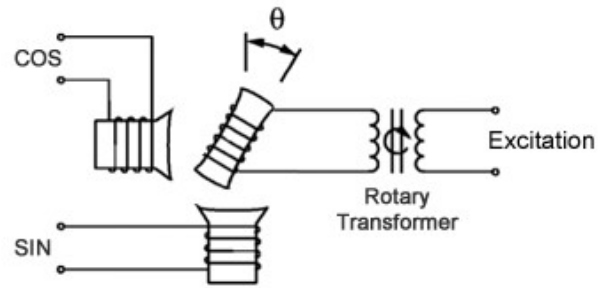

Synchro (a.k.a "Selsyn")

Resolver

modern schematic symbol

Synchro.

Resolver.

120 degrees

90 degrees

<https://www.mil.ufl.edu/projects/gnuman/gnuman2007/encoding.html>