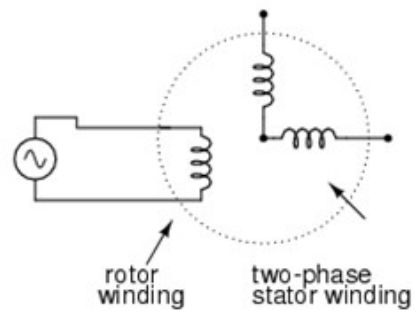

Synchro (a.k.a "Selsyn")

Resolver

modern schematic symbol

Synchro.

Resolver.

120 degrees

90 degrees

<https://www.mil.ufl.edu/projects/gnuman/gnuman2007/encoding.html>