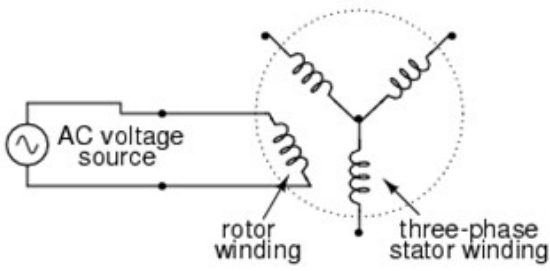

Synchro (a.k.a "Selsyn")

Resolver

modern schematic symbol

Synchro.

Resolver.

120 degrees

90 degrees

<https://www.mil.ufl.edu/projects/gnuman/gnuman2007/encoding.html>