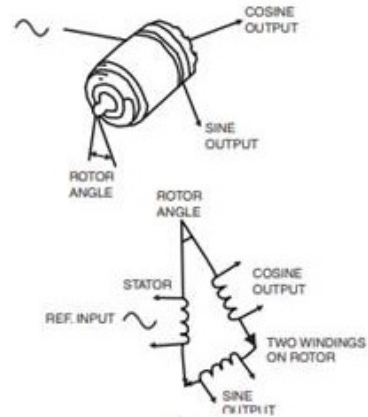

Synchro (a.k.a "Selsyn")

Resolver

modern schematic symbol

Synchro.

Resolver.

120 degrees

90 degrees

<https://www.mil.ufl.edu/projects/gnuman/gnuman2007/encoding.html>