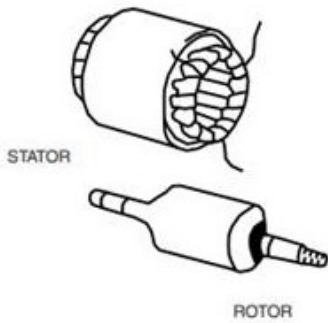

Synchro (a.k.a "Selsyn")

Resolver

modern schematic symbol

Synchro.

Resolver.

120 degrees

90 degrees

<https://www.mil.ufl.edu/projects/gnuman/gnuman2007/encoding.html>